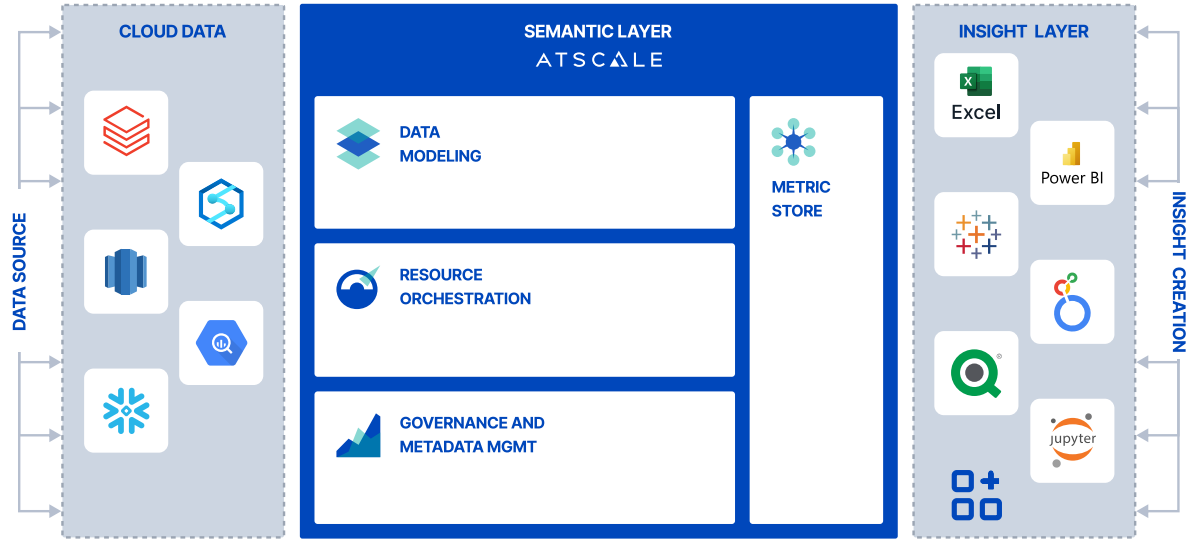

- Optimize analytics infrastructure
- Enable self-service analytics
- Accelerate adoption of data science and enterprise AI

8X

INCREASED IN BI QUERY SPEED

3X

REDUCTION IN CLOUD COMPUTE

10X

REDUCTION IN TIME TO BUILD NEW DASHBOARD

4X

REDUCTION IN DATA MODELING TIME

ATSCALE – A SEMANTIC LAYER PLATFORM: 4 KEY SERVICES

▶ ANALYTICS ACCELERATION

Data-driven decision making depends on speed-of-thought analytics

- Provide a modern, cloud-centric approach to delivering OLAP like experience
- Maintain live connection to data warehouse / lakehouse with no data extracts
- Build interactive dashboards on different BI tools (PowerBI, Excel, Tableau, Looker)

🔧 SELF-SERVICE ANALYTICS

Scaling data-driven insights means balancing governance with self service

- Create a centrally managed metrics hub that can be used to build new analytics experiences
- Embrace Data Mesh / Hub-and-spoke analytics frameworks
- Gain efficiency with shareable and reusable model elements (conformed dimensions, metric calculations)